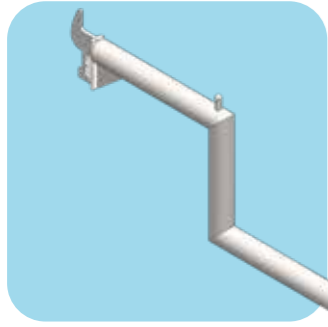

**ENGAGE INLAY**

Embedded in Wooden Panel & Metal Tubes

**ENGAGE W**

Mounted on Wall, Pillar & Wood

**ENGAGE X – CEILING TO FLOOR**

Used as partition with centre panel glass or wood

**ENGAGE X – DETACHED**

From the wall with centre panel glass or wood

# ENGAGE ACCESSORIES

FRONT HANGING

Step Arm

Straight Arm

Inclined Arm

SIDE HANGING

Raised T Hanger

T arm

SHELVING

Shelf Bracket

Shelf cum Hangrail

T Shelf Bracket - Assembly

Shoe Plate