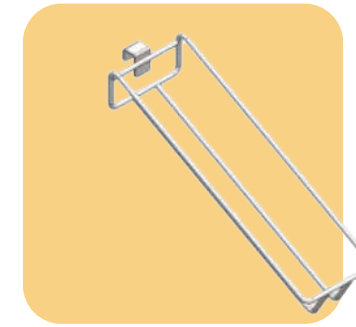

Raised Hanger

Stepped Hanger Bar

U Hanger Bar

SHELVING

Rivetted Bracket

Shelf Bracket

Shelf cum Hangrail

CROSS BAR

Crossbar

Cross Bar V shaped

Turning Display Crossbar

INHANCE WIRE ARM ACCESSORIES

Wire Arm

Hook

Double Wire Hook

Double Wire Hook with Pricetag

Wire Hook with Pricetag

Inclined Ball Holder

Vertical Ball Holder

Horizontal Ball Holder

Inclined Ball Holder

Cap Holder

Helmet Holder

Oval Shoe Plate