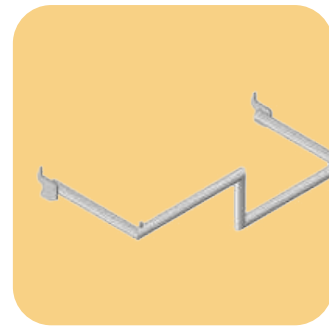

The Inhance tracks are aluminium profiles designed to be inlaid into 18 mm grooved wooden boards and are visible only as a shadow line that merges into the background. This ensures highest visibility for the merchandise and an almost invisible visual signature for the engineering.

ANIL TRADING

HI-STYLE

INHANCE ACCESSORIES

FRONT HANGING

Straight Arm

Inclined Arm

Step Arm

SIDE HANGING

Raised Hanger

Stepped Hanger Bar

U Hanger Bar

SHELVING

Rivetted Bracket

Shelf Bracket

Shelf cum Hangrail

CROSS BAR

Crossbar

Cross Bar V shaped

Turning Display Crossbar

INHANCE WIRE ARM ACCESSORIES

Wire Arm

Hook

Double Wire Hook

Double Wire Hook with Pricetag