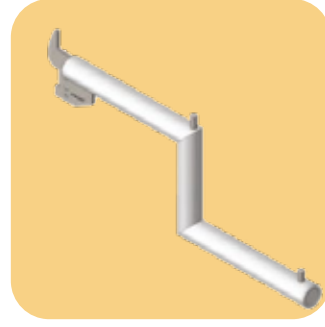

The Inhance tracks are aluminium profiles designed to be inlaid into 18 mm grooved wooden boards and are visible only as a shadow line that merges into the background. This ensures highest visibility for the merchandise and an almost invisible visual signature for the engineering.

ANIL TRADING

HI-STYLE

INHANCE ACCESSORIES

FRONT HANGING

Straight Arm

Inclined Arm

Step Arm

SIDE HANGING

Raised Hanger

Stepped Hanger Bar

U Hanger Bar

SHELVING

Rivetted Bracket

Shelf Bracket

Shelf cum Hangrail

CROSS BAR

Crossbar

Cross Bar V shaped

Turning Display Crossbar

INHANCE WIRE ARM ACCESSORIES

Wire Arm

Hook

Double Wire Hook

Double Wire Hook with Pricetag