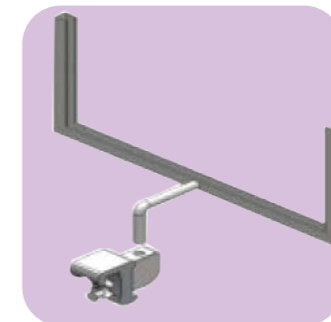

# SYNTRACK WIRE ARM ACCESSORIES

FRONT HANGING

Straight Arm

Inclined Arm

Wire Arm

Double Wire Hook

Inclined Wire Arm

SIDE HANGING

Hanger T-Shape Curve

Hanger T-Shape

Hanger T-Shape Extended

Cap Display

Signage Holder

Ball Display

SHELVING

Shelf Bracket

Glass Shelf Support

Wood Shelf Support

Shoe Display

Shoe Display

Shoe Display

MOUNTING

Cross Bar

Inclined Arm

Straight Arm

Ball Display

Helmet Display

Racket Display